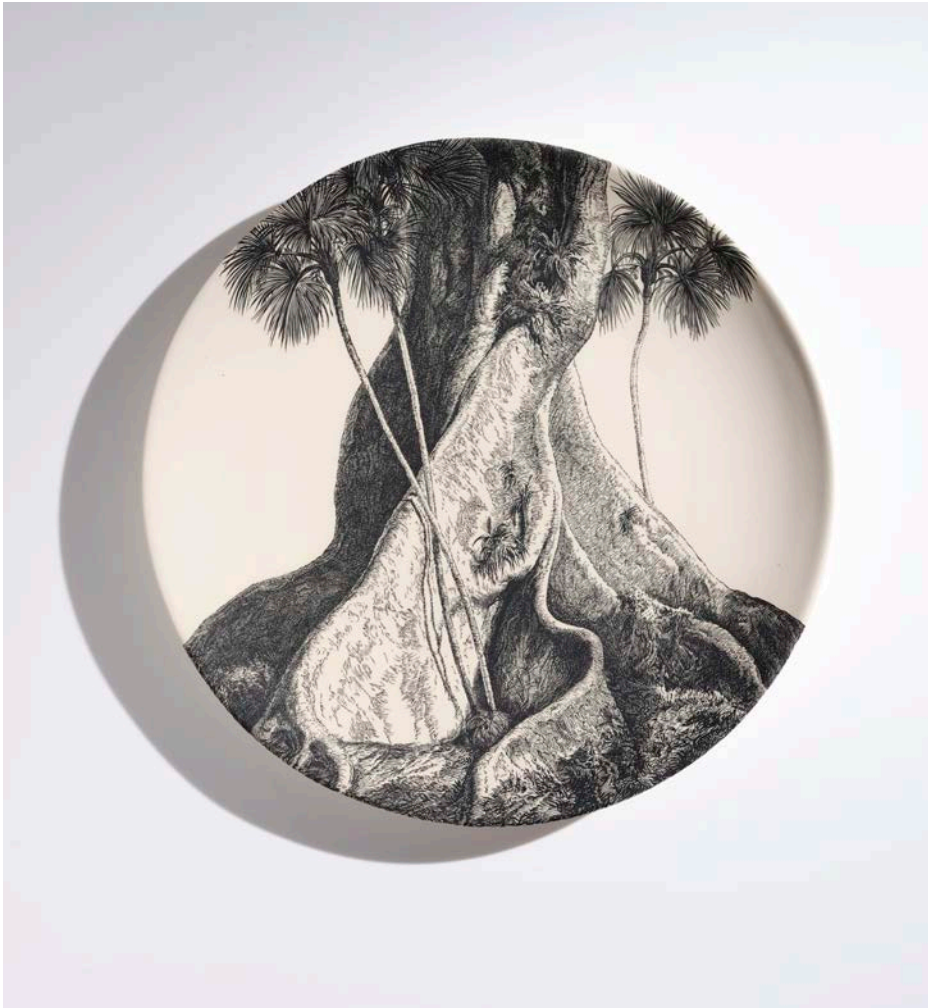

SUSAN HIPGRAVE

Becoming earth, 2022
hand painted porcelain
275 x 30

\$4,200

SUSAN HIPGRAVE

Symbiosis with orchids, 2022

hand painted porcelain

275 x 30

\$4,200